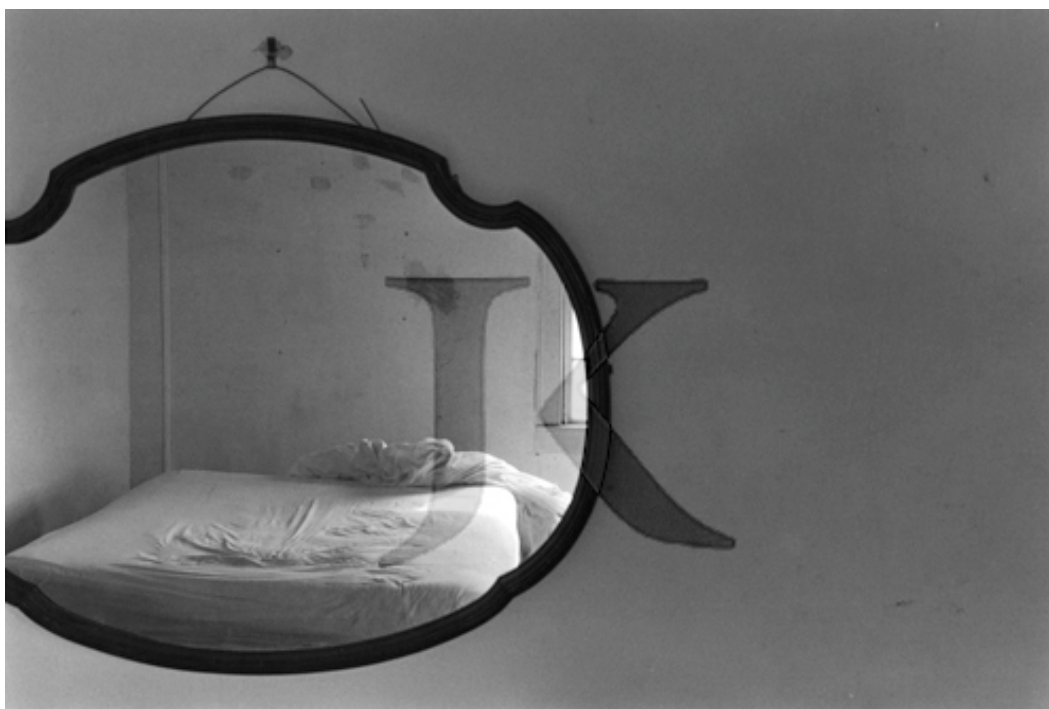

JAN KRUGIER GALLERY

Eva Rubinstein
Bed in Mirror, Rhode Island, 1972.
Gelatin Silver Print
8 x 12 in.

980 MADISON AVE, NYC 10075 212.472.4531